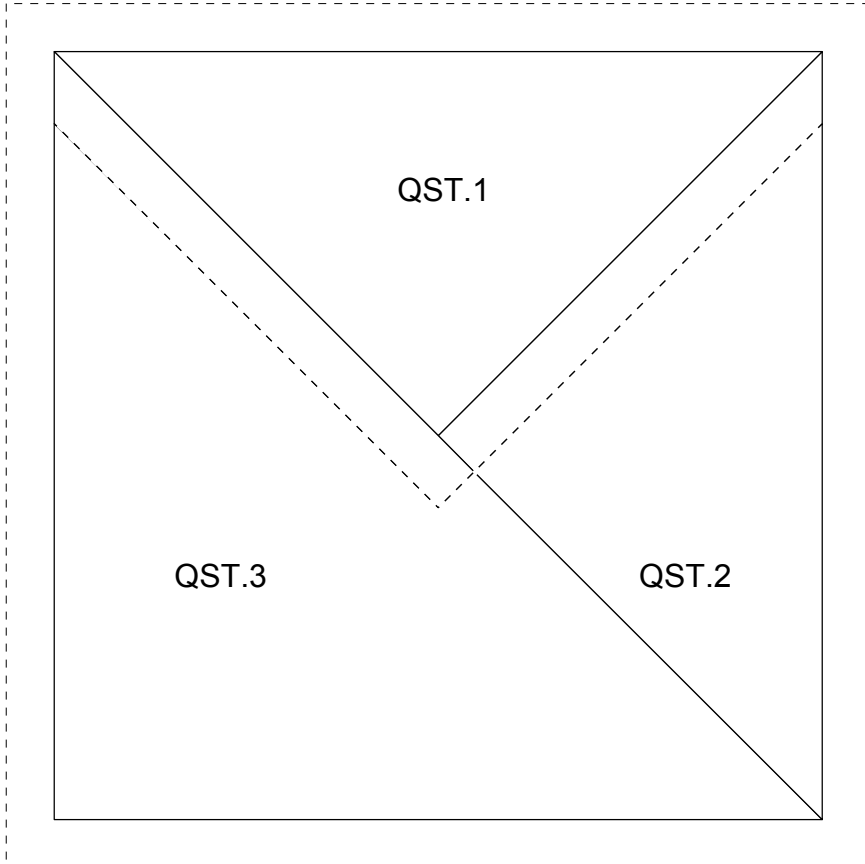

Quarter Square Triangle - 4" finished - 3 patches

This square measures 1" when this page is printed at the correct size.

For instructions to make this unit, visit:
<http://www.generations-quilt-patterns.com/3-patch-quarter-square-triangle.html>