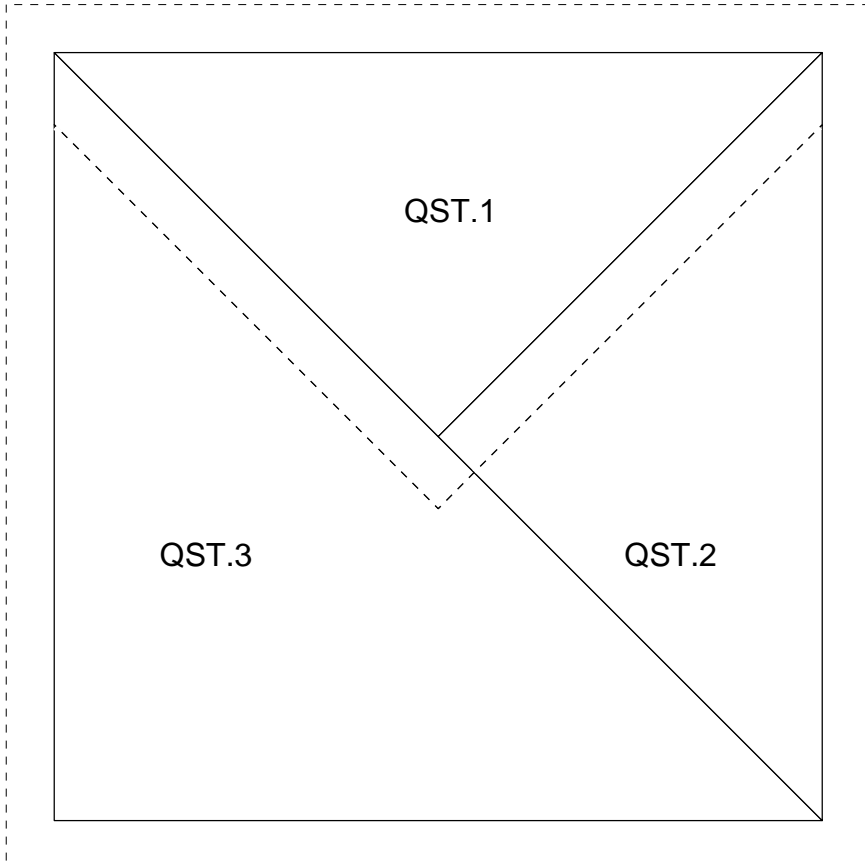

Quarter Square Triangle - 4" finished - 3 patches

This square measures 1" when this page is printed at the correct size.

For instructions to make this unit, visit:
<http://www.generations-quilt-patterns.com/3-patch-quarter-square-triangle.html>