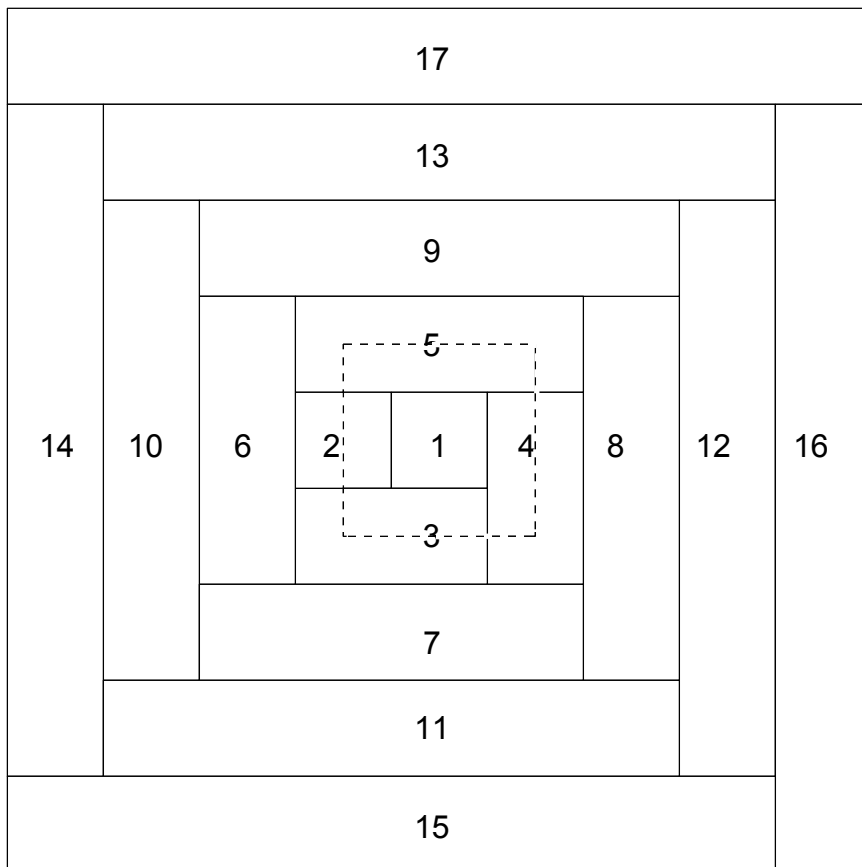

©Generations Quilt Patterns, 2014 For personal use only

Little Log Cabins

4-1/2" finished blocks
(5" unfinished)

When printed at the correct size, the small center dashed square measures 1".

©Generations Quilt Patterns, 2014 For personal use only