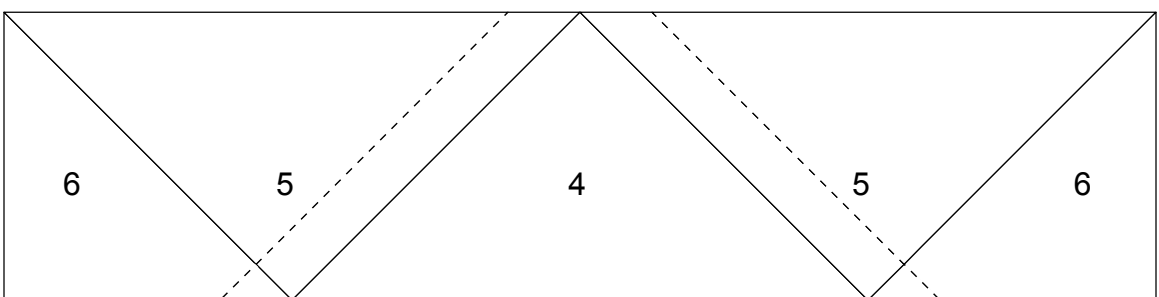

When printed at the correct size, this is a 1" square.

# Morning Quilt Block - 9" finished

For instructions to make this block and others, visit:  
<http://www.generations-quilt-patterns.com/morning-quilt-block.html>

©Generations Quilt Patterns, 2015

©Generations Quilt Patterns, 2015