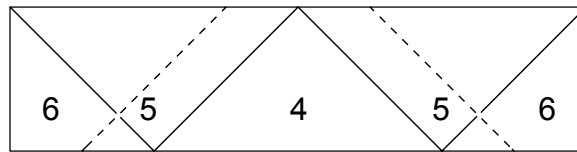

## Morning Quilt Block - 4-1/2" finished

When printed at the correct size, this is a 1" square.

For instructions to make this block and others, visit:  
<http://www.generations-quilt-patterns.com/morning-quilt-block.html>