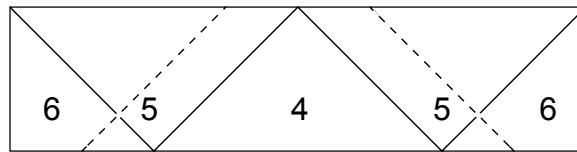

©Generations Quilt Patterns, 2015