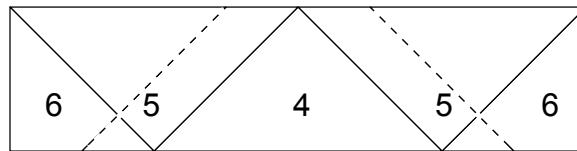

©Generations Quilt Patterns, 2015