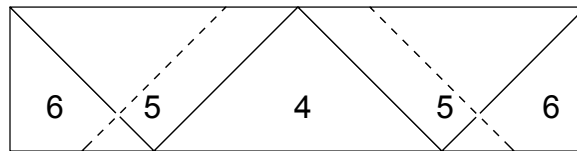

©Generations Quilt Patterns, 2015