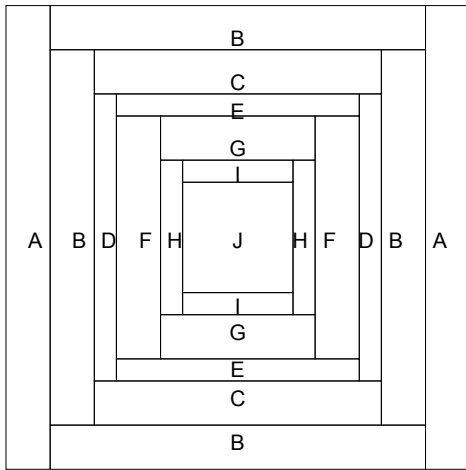

Concentric Squares Quilt Block

Key Block (23/100 actual size)

Cutting Diagrams

Patch Count

1 patch