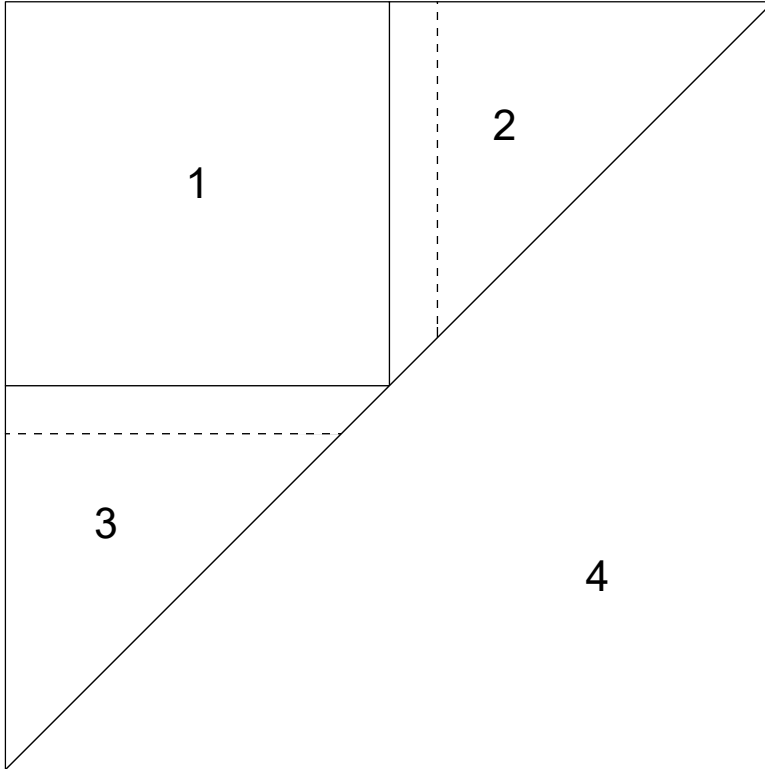

Brave World Units - 4" Finished

For instructions to make this block, visit:
<https://www.generations-quilt-patterns.com/brave-world-quilt-block.html>

This square measures 1" when this page is printed
at the correct size.