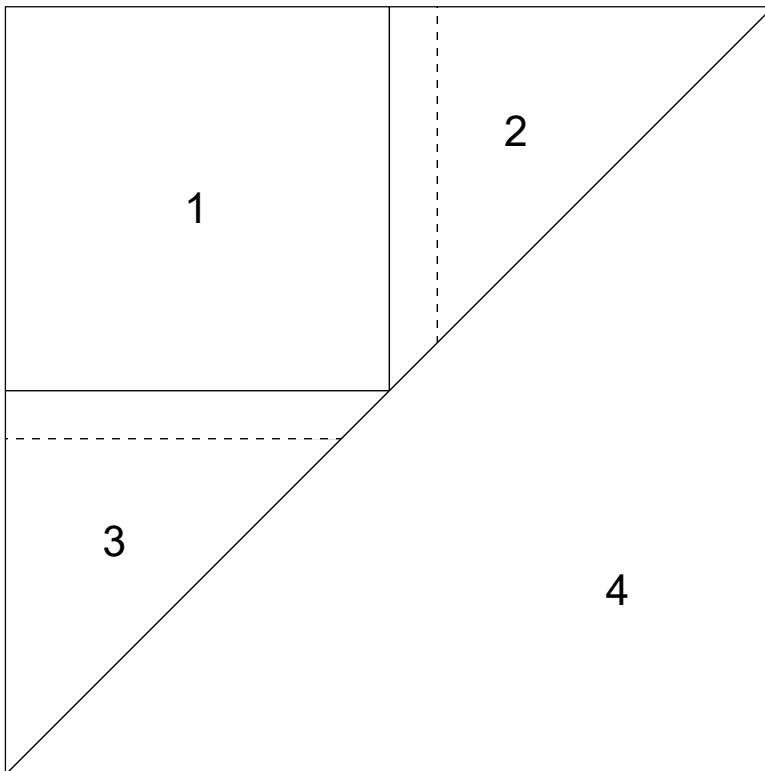

Brave World Units - 4" Finished

For instructions to make this block, visit:
<https://www.generations-quilt-patterns.com/brave-world-quilt-block.html>

This square measures 1" when this page is printed
at the correct size.